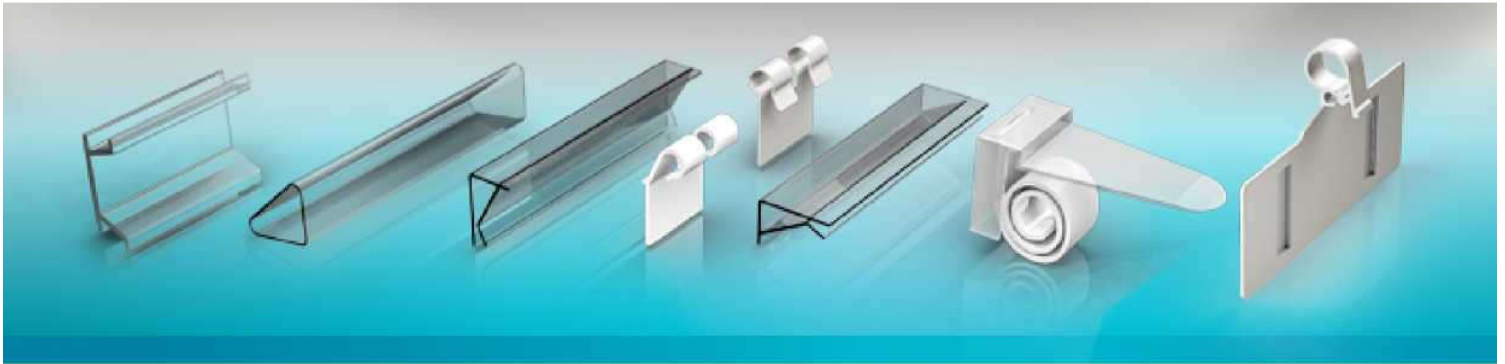

- ¹ Attach onto 5-12mm diameter bar ¹ 95 x 34mm price label ¹ 500pcs/carton

- ¹ Special colours subject to minimum quantities

**MULTI
MERCHANDISER**

01K01 | CF024RV3

Swingtag +

01K01 | KD0424

DATA STRIP ATTACHMENTS

- Attach with tape application to angle NuTrack, NuTrack+, Eurostrip & Masterclip, upwards when applied to bottom of shelves

Angle Profile

01K01|APA

- Attach to NuTrack, NuTrack+, Eurostrip & Masterclip
- Clips into aluminium channel on island freezers & fridges