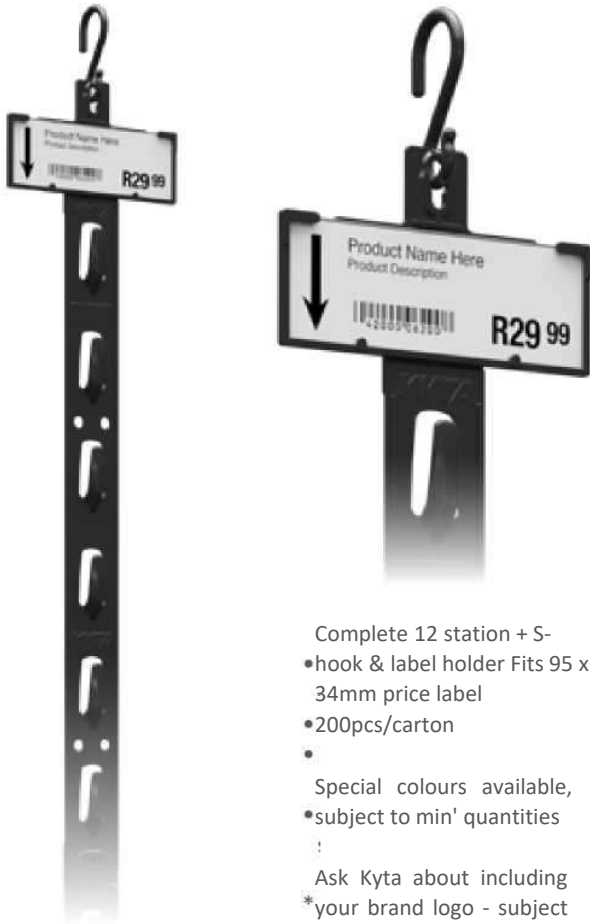

application

- Fits 30mm price label
- 200pcs/carton
- Standard lengths: 914, 1000, 1220mm
- Non-standard lengths available on request subject to minimum order quantities
- Special colours subject to minimum quantities

W C

- Clips into aluminium channel on island freezers and fridges
- Fits 29mm price label
- 200pcs/carton Standard
- length: 1200mm
- Non-standard lengths available on request, subject to minimum order quantities

Eurostrip

01K01|ES

Fridge Slide-in Strip

01K01|FSIS

- Fits 36mm price label
- 50pcs/carton
- Standard lengths: 914, 1000mm
- Enquire about tape or rivet application

W

- Clear cover
- Clip attachment
- Fits 28mm price label
- 50pcs/carton
- Standard lengths: 440, 460mm
- Non-standard lengths available on request, subject to minimum order quantities

Aluminium Channel

01K01|ALUC

Cooldrink Fridge Track

01K01|COOLT

- Complete 12 station + S-hook & label holder Fits 95 x 34mm price label
- 200pcs/carton
- Special colours available, subject to min' quantities
- Ask Kyta about including your brand logo - subject to minimum quantities