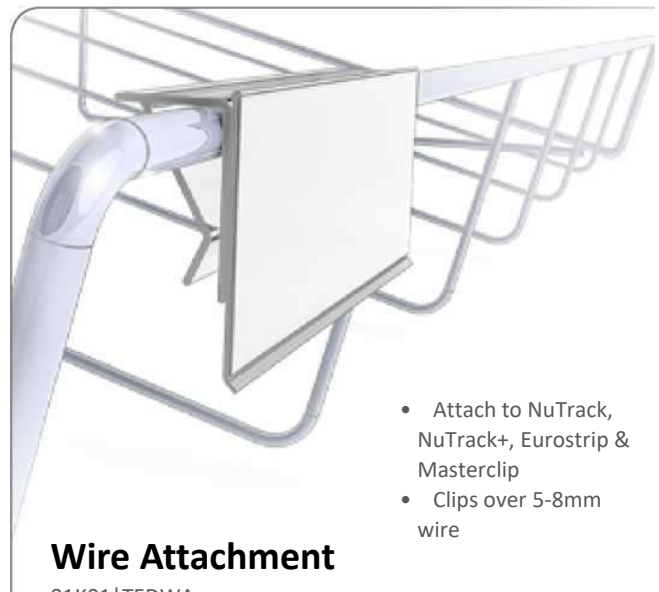

- Attach with tape application to angle NuTrack, NuTrack+, Eurostrip & Masterclip, upwards when applied to bottom of shelves

Angle Profile

01K01|APA

- Attach to NuTrack, NuTrack+, Eurostrip & Masterclip
- Clips into aluminium channel on island freezers & fridges

Fridge Track Clip

01K01|FTCA

- Attach to NuTrack, NuTrack+, Eurostrip, Masterclip & Aluminium channel
- Ideal attachment for wire & baskets

Metal Hooks

01K01|MHA

- Attach to NuTrack, NuTrack+, Eurostrip, Masterclip & Aluminium channel
- Ideal attachment for wire & baskets

Plastic Hooks

01K01|PHA

» Attach to NuTrack, NuTrack+, Eurostrip, Masterclip & Aluminium channel

• Attach to NuTrack, NuTrack+, Eurostrip & Masterclip
Clips over 5-10mm glass

Unifix Roll

01K01|UNIXR

- Attach to NuTrack, NuTrack+, Eurostrip & Masterclip
- Clips over 5-8mm wire
- Ideal for wire shelves or baskets

Glass Attachment

01K01|TEDGA

- Attach to NuTrack, NuTrack+, Eurostrip & Masterclip
- Clips over 5-8mm wire

Swing Attachment for Wire

01K01|STWA

Wire Attachment

01K01|TEDWA